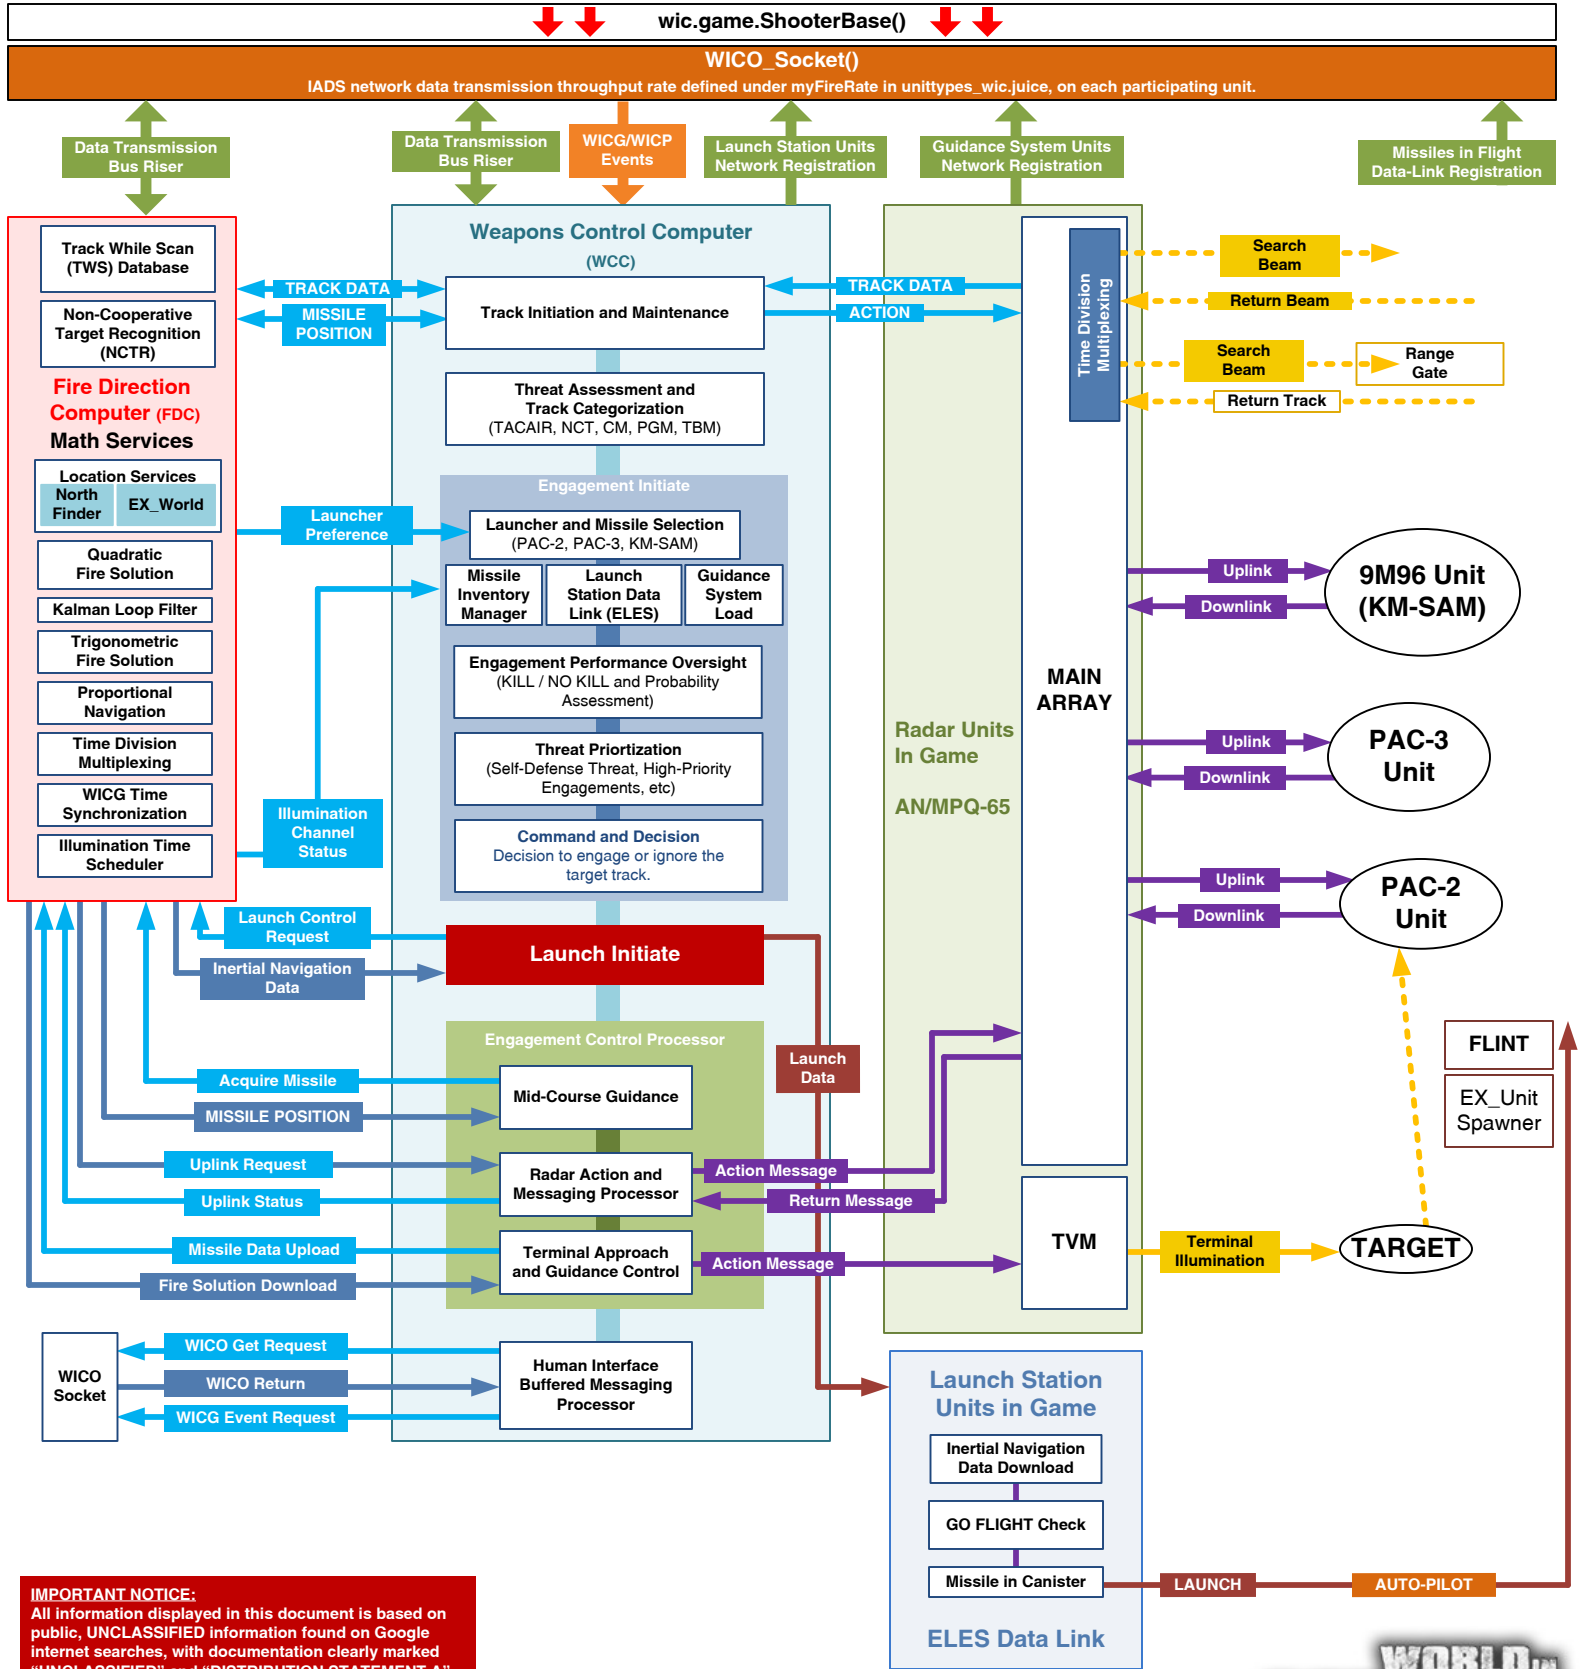

Integrated Air Defense System Artificial Intelligence

Complete Engagement Process Control Diagram

IMPORTANT NOTICE:
All information displayed in this document is based on public, UNCLASSIFIED information found on Google internet searches, with documentation clearly marked "UNCLASSIFIED" and "DISTRIBUTION STATEMENT A" "APPROVED FOR PUBLIC RELEASE, DISTRIBUTION IS UNLIMITED."

The subject matter depicted in this diagram is for game artificial intelligence (AI) and automation. It is not intended for simulation and author does not claim accuracy in any presentation.